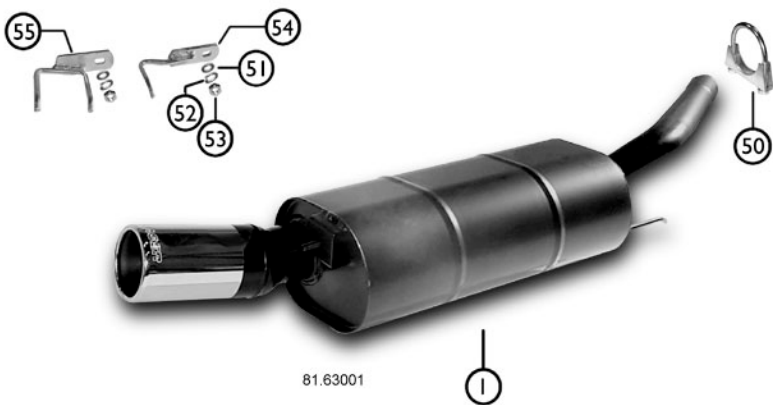

81.63001

RENAULT 5